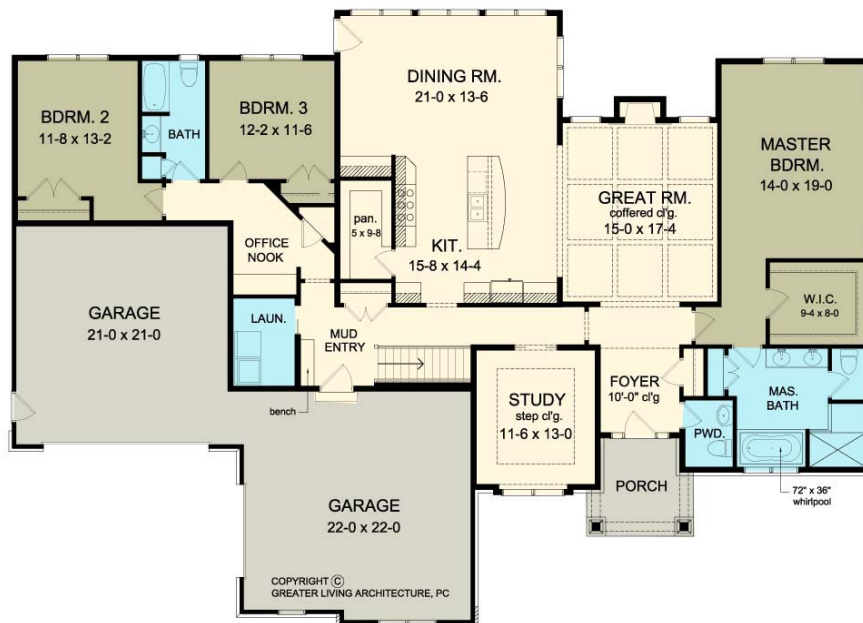

THE WIND CHASE

www.greaterliving.com

© Copyright 2013

*** Images shown may differ from final construction documents. ***

FIRST FLOOR	2667 sq.ft.	9'-0" First Floor Ceiling Height	WIDTH	83' 0"
SECOND FLOOR	N/A sq.ft.		DEPTH	59' 4"
TOTAL	2667 sq.ft.		PROJECT	2340G