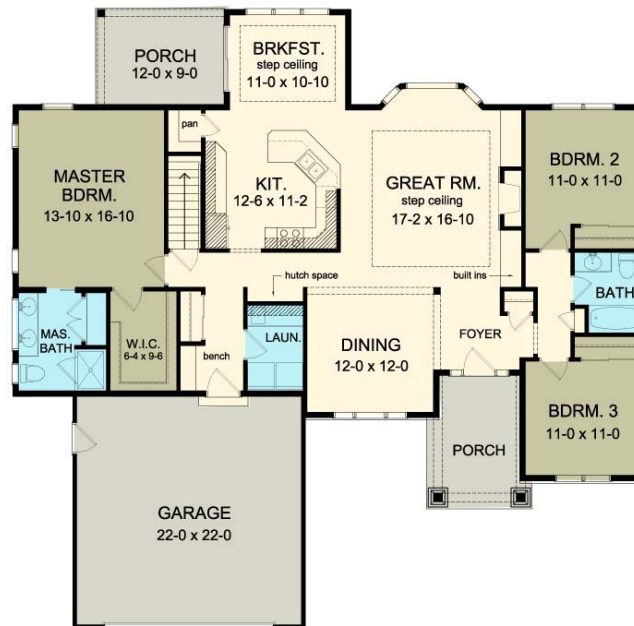

THE MORGAN

www.greaterliving.com

© Copyright 2013

**** Images shown may differ from final construction documents. ***

FIRST FLOOR	1891 sq.ft.	9'-0" First Floor Ceiling Height	WIDTH	60' 0"
SECOND FLOOR	N/A sq.ft.		DEPTH	58' 8"
TOTAL	1891 sq.ft.		PROJECT	2460G