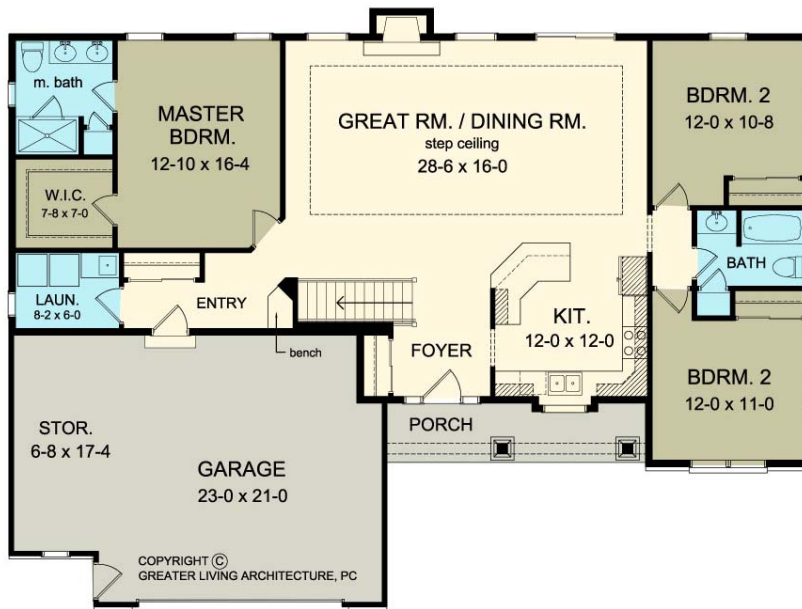

THE MIAMI

www.greaterliving.com

© Copyright 2013

*** Images shown may differ from final construction documents. ***

FIRST FLOOR	1746 sq.ft.	9'-0" First Floor Ceiling Height	WIDTH	63' 0"
SECOND FLOOR	N/A sq.ft.		DEPTH	45' 0"
TOTAL	1746 sq.ft.		PROJECT	2382A4