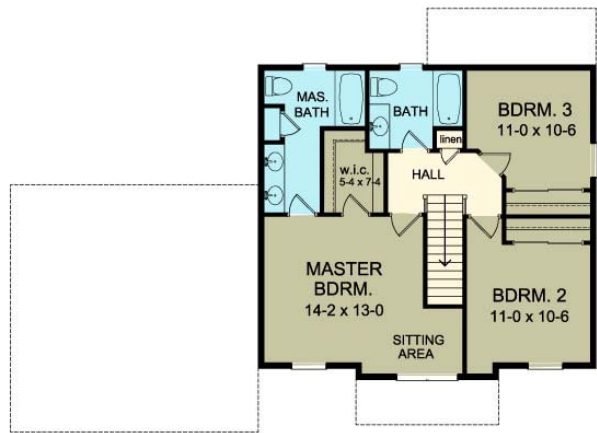

## THE McHENRY

www.greaterliving.com

© Copyright 2013

\*\*\*\* Images shown may differ from final construction documents. \*\*\*

FIRST FLOOR	790 sq.ft.	<b>9'-0" First Floor Ceiling Height</b>	WIDTH	<b>52' 0"</b>
SECOND FLOOR	823 sq.ft.		DEPTH	<b>37' 8"</b>
TOTAL	1613 sq.ft.		PROJECT	<b>15261</b>