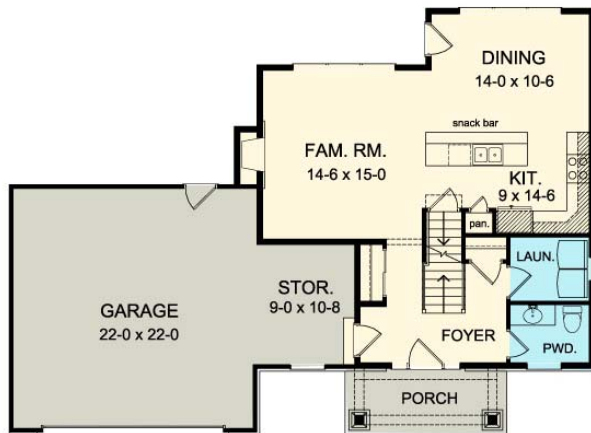

## THE McHENRY

www.greaterliving.com

© Copyright 2013

\*\*\*\* Images shown may differ from final construction documents. \*\*\*

FIRST FLOOR	790 sq.ft.	<b>9'-0" First Floor Ceiling Height</b>	WIDTH	<b>52' 0"</b>
SECOND FLOOR	823 sq.ft.		DEPTH	<b>37' 8"</b>
TOTAL	1613 sq.ft.		PROJECT	<b>15261</b>