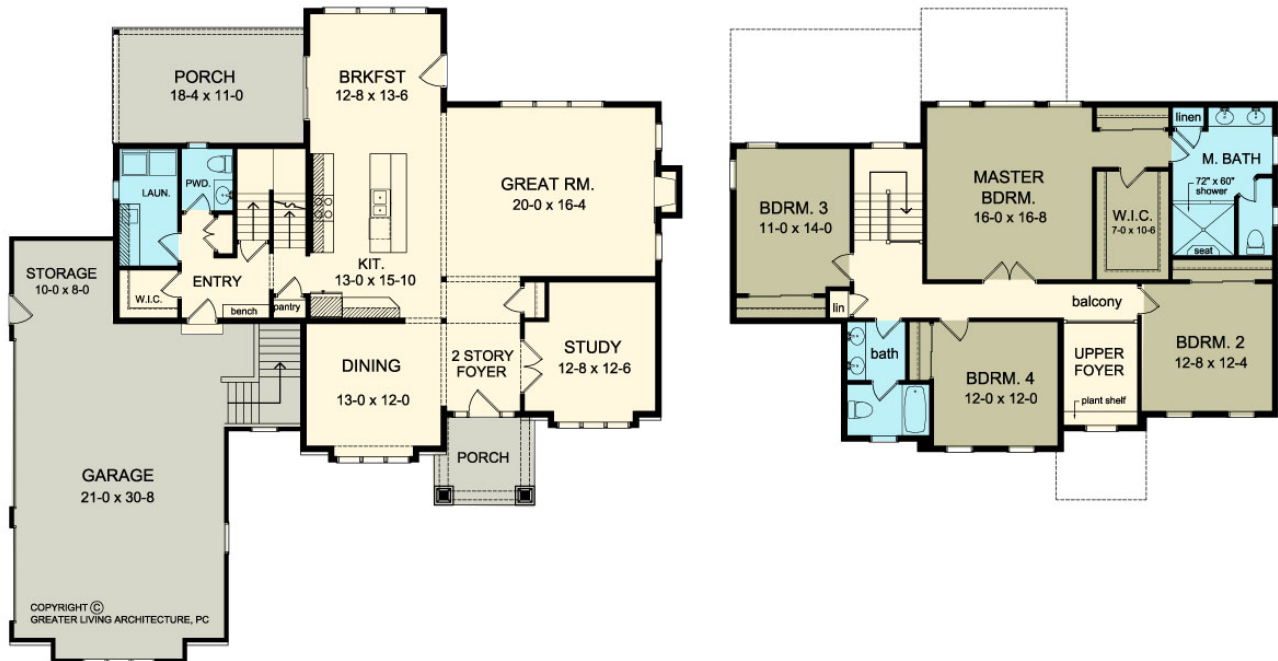

## THE MAXWELL

www.greaterliving.com

© Copyright 2013

\*\*\*\* Images shown may differ from final construction documents. \*\*\*

FIRST FLOOR	1551 sq.ft.	<b>9'-0" First Floor Ceiling Height</b>	WIDTH	<b>62' 8"</b>
SECOND FLOOR	1426 sq.ft.		DEPTH	<b>63' 0"</b>
TOTAL	2977 sq.ft.		PROJECT	<b>15255D</b>