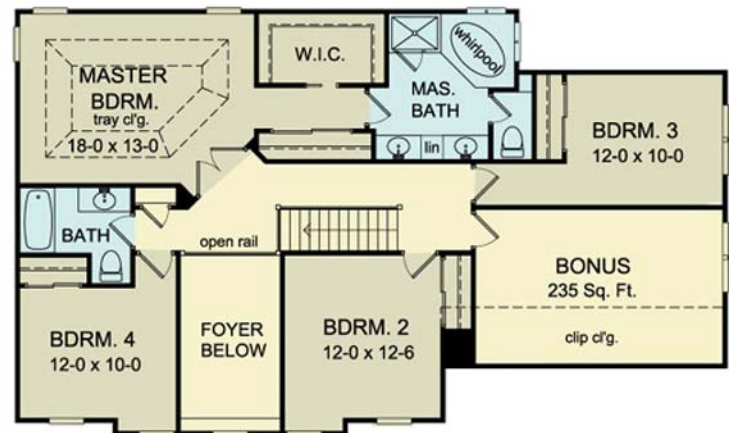

THE FORSYTHE

www.greaterliving.com

© Copyright 2010

FIRST FLOOR	1221 sq.ft.	9'-0" First Floor Ceiling Height	WIDTH	54' 8"
SECOND FLOOR	1236 sq.ft.		DEPTH	35' 8"
TOTAL	2457 sq.ft.		PROJECT	4484

For more information call Haley Grieb today 315-944-7768 or email haley@smolenhomes.com.