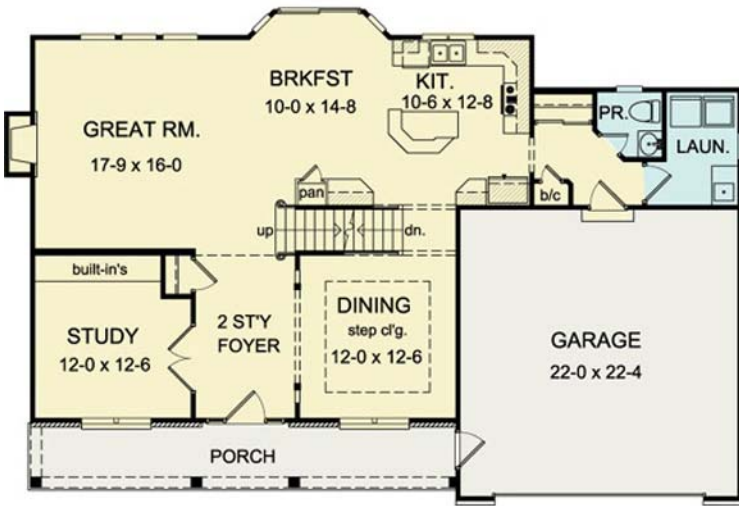

THE FORSYTHE

www.greaterliving.com

© Copyright 2010

FIRST FLOOR	1221 sq.ft.	9'-0" First Floor Ceiling Height	WIDTH	54' 8"
SECOND FLOOR	1236 sq.ft.		DEPTH	35' 8"
TOTAL	2457 sq.ft.		PROJECT	4484

For more information call Haley Grieb today 315-944-7768 or email haley@smolenhomes.com.