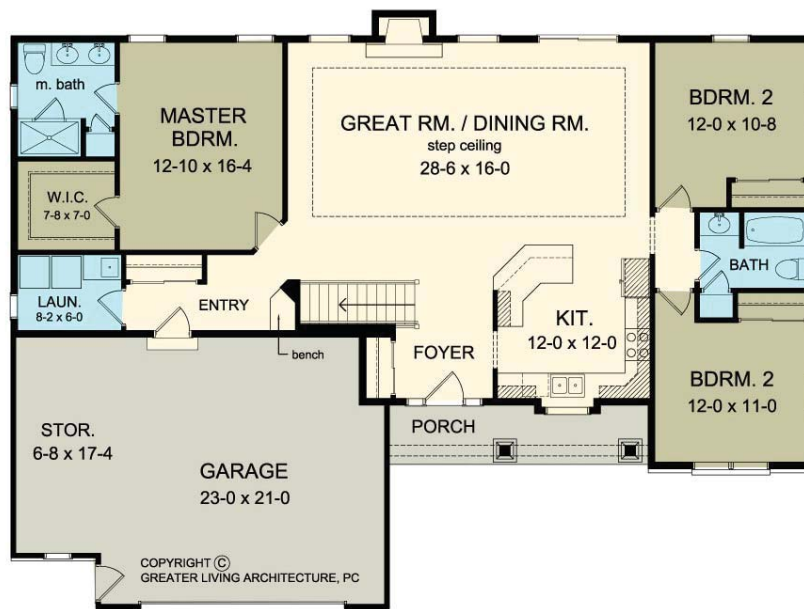

THE MIAMI

www.greaterliving.com

© Copyright 2013

*** Images shown may differ from final construction documents. ***

FIRST FLOOR	1746 sq.ft.	9'-0" First Floor Ceiling Height	WIDTH	63' 0"
SECOND FLOOR	N/A sq.ft.		DEPTH	45' 0"
TOTAL	1746 sq.ft.		PROJECT	2382A4