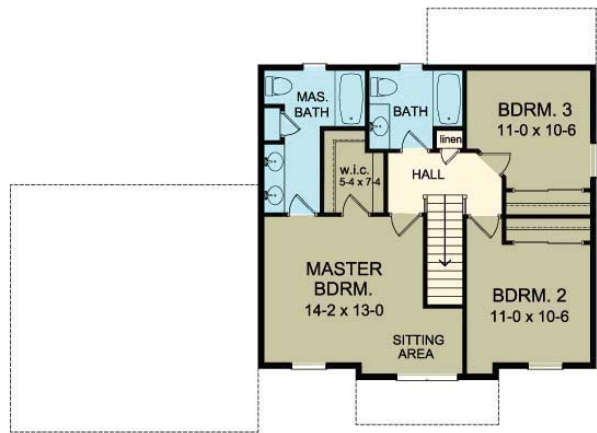

THE McHENRY

www.greaterliving.com

© Copyright 2013

**** Images shown may differ from final construction documents. ***

FIRST FLOOR	790 sq.ft.	9'-0" First Floor Ceiling Height	WIDTH	52' 0"
SECOND FLOOR	823 sq.ft.		DEPTH	37' 8"
TOTAL	1613 sq.ft.		PROJECT	15261