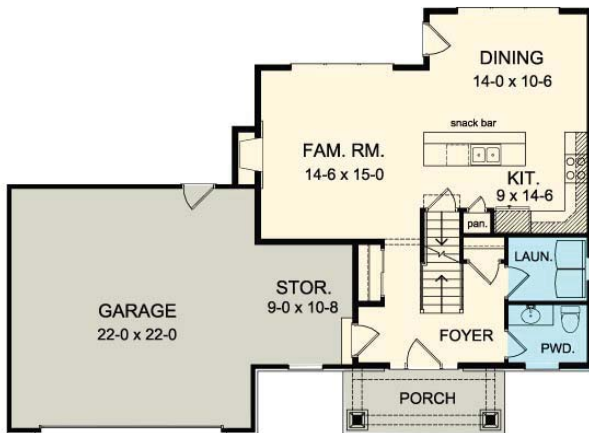

THE McHENRY

www.greaterliving.com

© Copyright 2013

**** Images shown may differ from final construction documents. ***

FIRST FLOOR	790 sq.ft.	9'-0" First Floor Ceiling Height	WIDTH	52' 0"
SECOND FLOOR	823 sq.ft.		DEPTH	37' 8"
TOTAL	1613 sq.ft.		PROJECT	15261