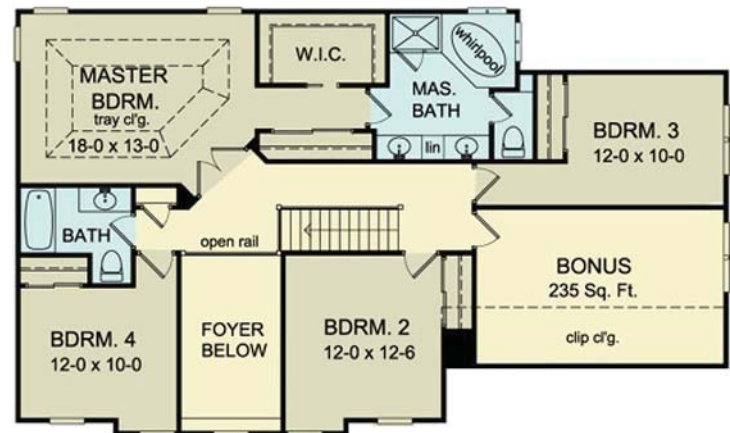

## THE FORSYTHE

www.greaterliving.com

© Copyright 2010

FIRST FLOOR	1221 sq.ft.	<b>9'-0" First Floor Ceiling Height</b>	WIDTH	<b>54' 8"</b>
SECOND FLOOR	1236 sq.ft.		DEPTH	<b>35' 8"</b>
TOTAL	2457 sq.ft.		PROJECT	<b>4484</b>