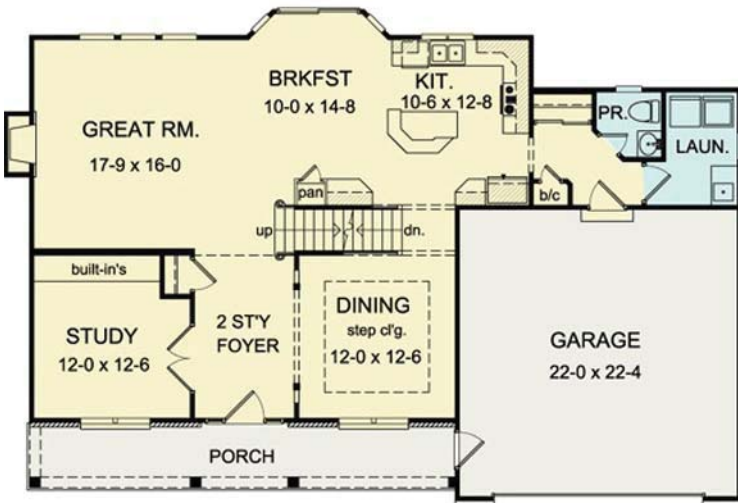

## THE FORSYTHE

www.greaterliving.com

© Copyright 2010

FIRST FLOOR	1221 sq.ft.	<b>9'-0" First Floor Ceiling Height</b>	WIDTH	<b>54' 8"</b>
SECOND FLOOR	1236 sq.ft.		DEPTH	<b>35' 8"</b>
TOTAL	2457 sq.ft.		PROJECT	<b>4484</b>