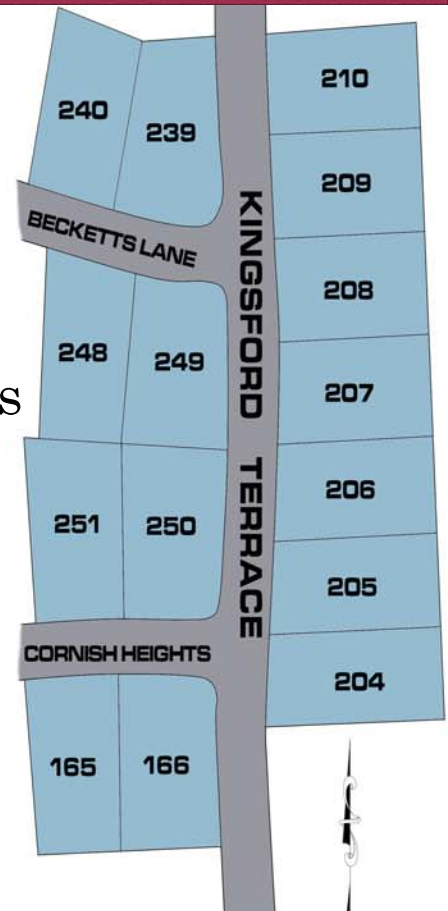

Peggy Woodford, Builder Rep
NYS Lic. Associate R. E. Broker
Email: peggy@smolenhomes.com
Cell: 315-440-7256