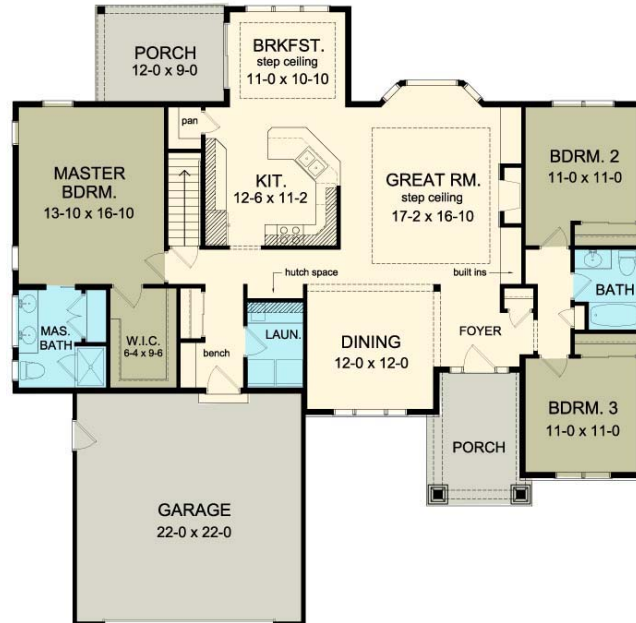

THE MORGAN

www.greaterliving.com

© Copyright 2013

**** Images shown may differ from final construction documents. ***

FIRST FLOOR	1891 sq.ft.	9'-0" First Floor Ceiling Height	WIDTH	60' 0"
SECOND FLOOR	N/A sq.ft.		DEPTH	58' 8"
TOTAL	1891 sq.ft.		PROJECT	2460G