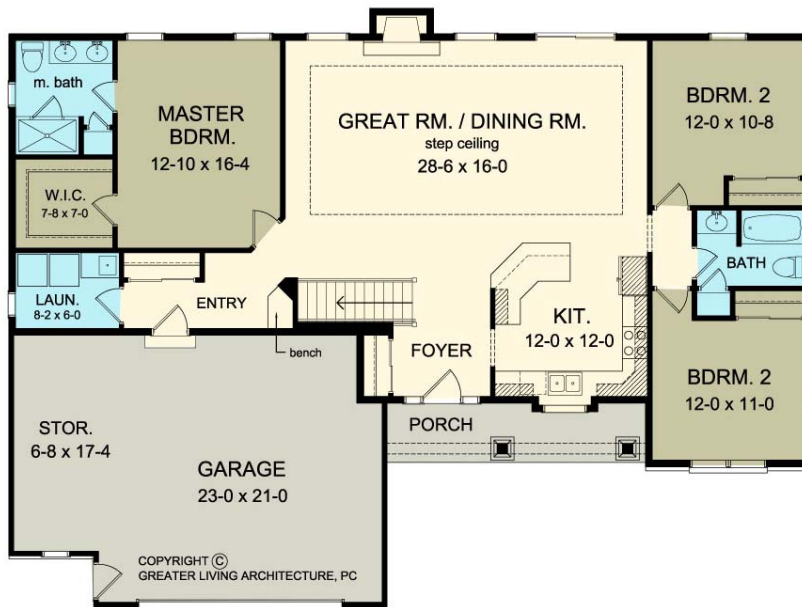

THE MIAMI

www.greaterliving.com

© Copyright 2013

*** Images shown may differ from final construction documents. ***

FIRST FLOOR	1746 sq.ft.	9'-0" First Floor Ceiling Height	WIDTH	63' 0"
SECOND FLOOR	N/A sq.ft.		DEPTH	45' 0"
TOTAL	1746 sq.ft.		PROJECT	2382A4