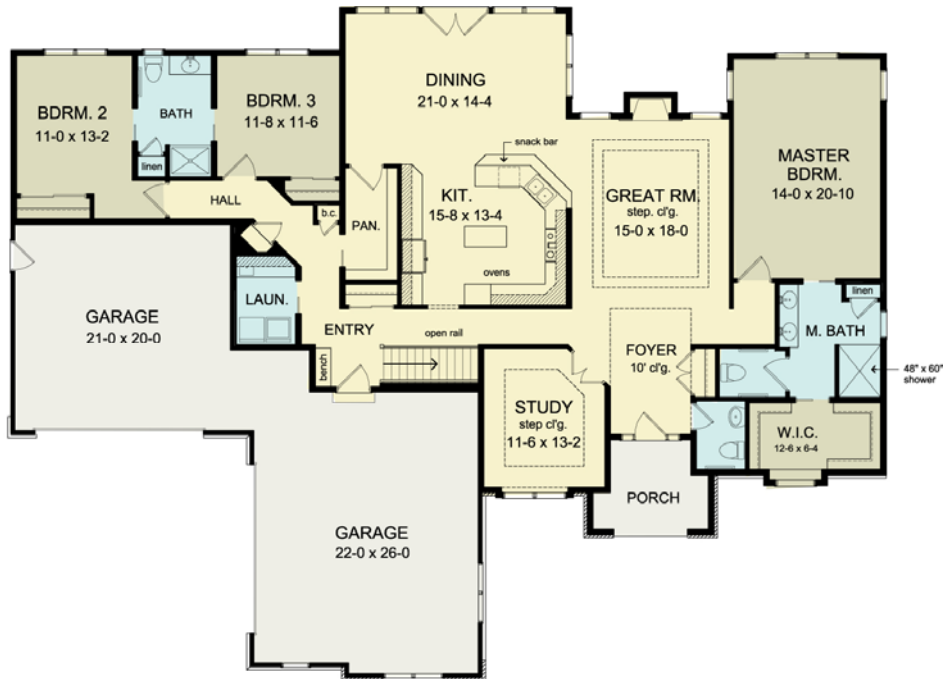

THE SPENCER

www.greaterliving.com

© Copyright 2010

FIRST FLOOR	2636 sq.ft.	9'-0" First Floor Ceiling Height	WIDTH	83' 0"
SECOND FLOOR	N/A sq.ft.		DEPTH	63' 6"
TOTAL	2636 sq.ft.		PROJECT	2340E