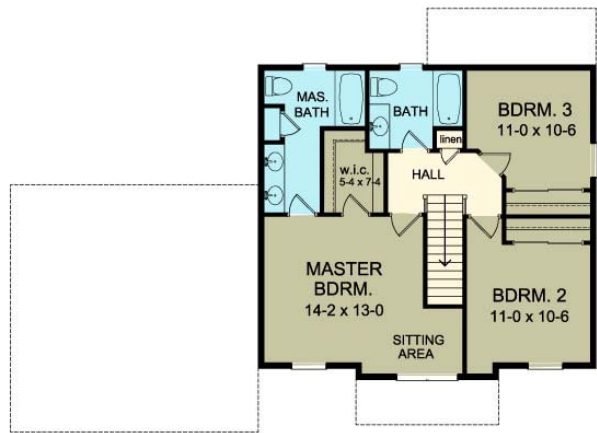

THE McHENRY

www.greaterliving.com

© Copyright 2013

**** Images shown may differ from final construction documents. ****

FIRST FLOOR	790 sq.ft.	9'-0" First Floor Ceiling Height	WIDTH	52' 0"
SECOND FLOOR	823 sq.ft.		DEPTH	37' 8"
TOTAL	1613 sq.ft.		PROJECT	15261