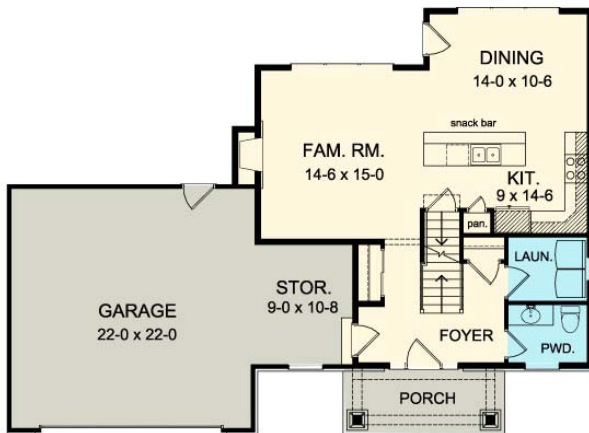

THE McHENRY

www.greaterliving.com

© Copyright 2013

**** Images shown may differ from final construction documents. ****

FIRST FLOOR	790 sq.ft.	9'-0" First Floor Ceiling Height	WIDTH	52' 0"
SECOND FLOOR	823 sq.ft.		DEPTH	37' 8"
TOTAL	1613 sq.ft.		PROJECT	15261