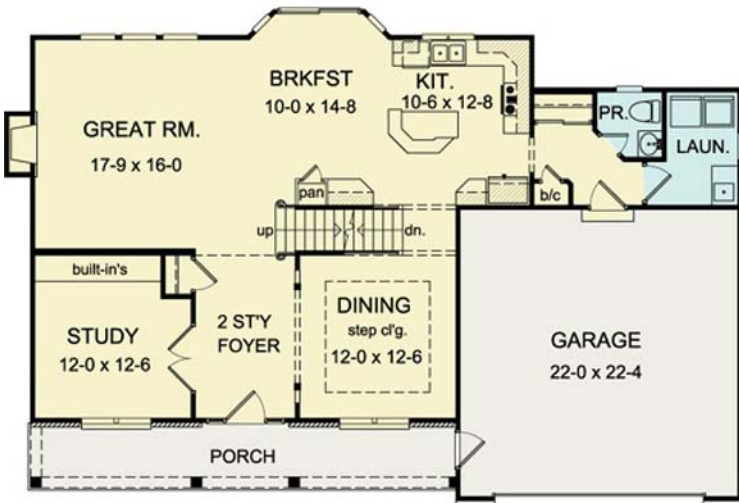

THE FORSYTHE

www.greaterliving.com

© Copyright 2010

FIRST FLOOR	1221 sq.ft.	9'-0" First Floor Ceiling Height	WIDTH	54' 8"
SECOND FLOOR	1236 sq.ft.		DEPTH	35' 8"
TOTAL	2457 sq.ft.		PROJECT	4484