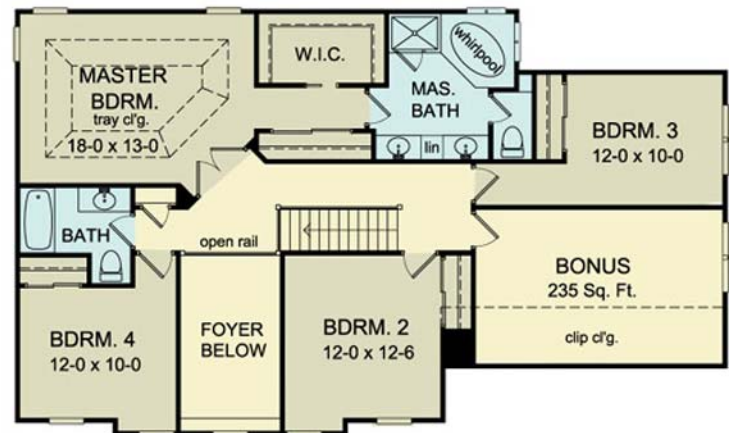

THE FORSYTHE

www.greaterliving.com

© Copyright 2010

FIRST FLOOR	1221 sq.ft.	9'-0" First Floor Ceiling Height	WIDTH	54' 8"
SECOND FLOOR	1236 sq.ft.		DEPTH	35' 8"
TOTAL	2457 sq.ft.		PROJECT	4484